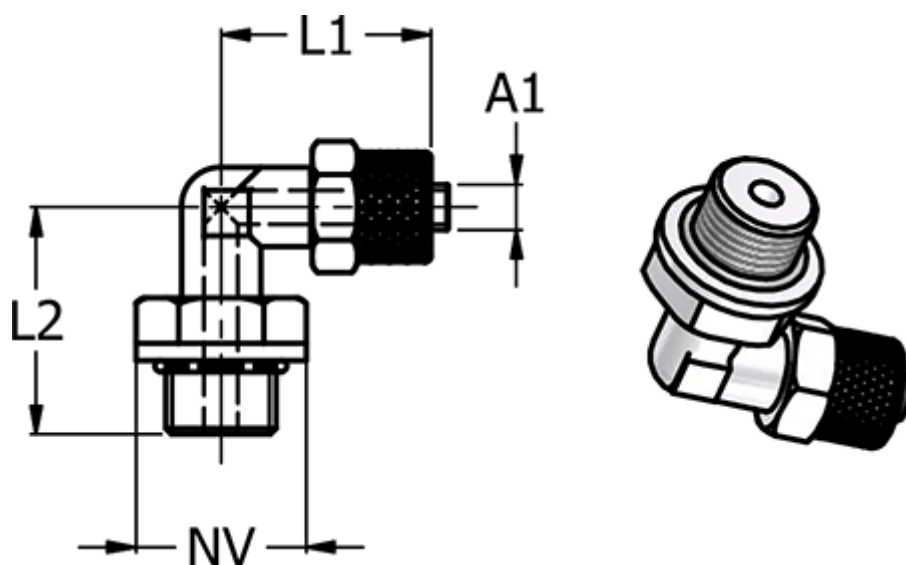

Article number: 586135146V

Description: Push-on fitting 13.514-6V, metal Ø6/4-G 1/4"
Vinkel

Measures

Hose diameter A1	= 6/4
L1	= 21.5
L2	= 22.5
NV	= 10
Thread A2	= G 1/4"